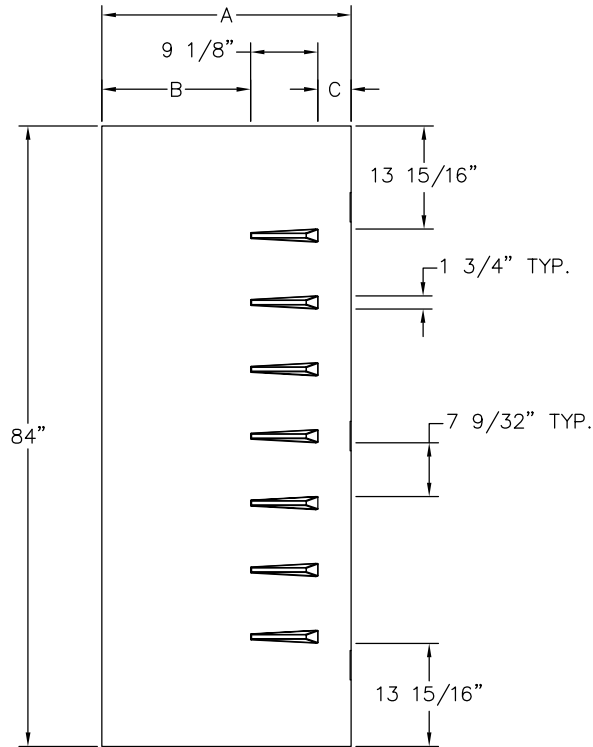

			2'8"	2'10"	3'0"		
A	A	A	31 3/4"	33 3/4"	35 3/4"	A	
B	B	B	19 1/8"	20 1/8"	20 1/8"	B	
C	C	C	3 1/2"	4 1/2"	5 1/2"	C	
D	D	D	4 5/8"	5 5/8"	6 5/8"	D	
			XX-109-005-001-XXX	XX-109-010-001-XXX	XX-109-015-001-XXX		

**OUVERTURE SUGGÉRÉE / SUGGESTED CUT-OUT**

DESCRIPTION

(6'8") Era (PS)

VERSION

03

15/56

				2'10"	3'0"	
A	A	A	A	33 3/4"	35 3/4"	A
B	B	B	B	20 1/8"	20 1/8"	B
C	C	C	C	4 1/2"	5 1/2"	C
D	D	D	D	5 5/8"	6 5/8"	D
				XX-109-159-001-XXX	XX-109-160-001-XXX	

**OUVERTURE SUGGÉRÉE / SUGGESTED CUT-OUT**

**DESCRIPTION**

(7'0") Era (P12)

**VERSION**

03

23/56