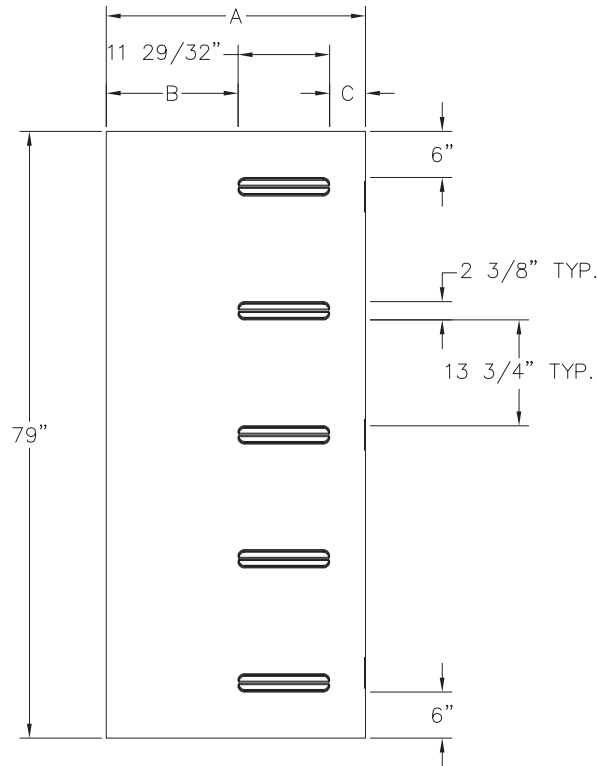

			2'8"	2'10"	3'0"	
A	A	A	A 31 3/4"	A 33 3/4"	A 35 3/4"	A
B	B	B	B 16 3/16"	B 17 3/16"	B 18 3/16"	B
C	C	C	C 3 21/32"	C 4 21/32"	C 5 21/32"	C
			XX-064-005-001-XXX	XX-064-010-001-XXX	XX-064-015-001-XXX	

OUVERTURE SUGGÉRÉE / SUGGESTED CUT-OUT

DESCRIPTION

(6'8") Linéa / Linea (PS)

VERSION

02