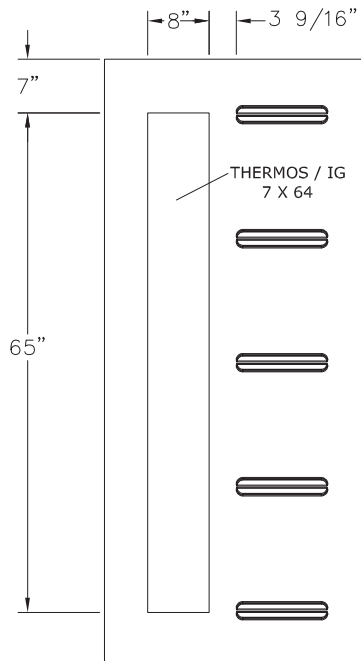

			2'8"	2'10"	3'0"	
A	A	A	A 31 3/4"	A 33 3/4"	A 35 3/4"	A
B	B	B	B 16 3/16"	B 17 3/16"	B 18 3/16"	B
C	C	C	C 3 21/32"	C 4 21/32"	C 5 21/32"	C
			XX-064-005-001-XXX	XX-064-010-001-XXX	XX-064-015-001-XXX	

OUVERTURE SUGGÉRÉE / SUGGESTED CUT-OUT

DESCRIPTION

(6'8") Linéa / Linea (PS)

VERSION

02