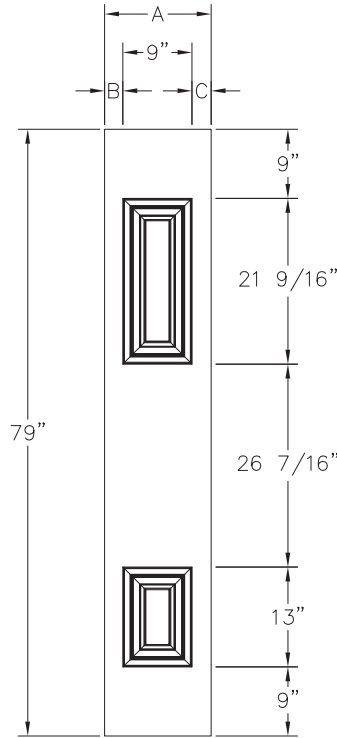

**OUVERTURE SUGGÉRÉE / SUGGESTED CUT-OUT**

DESCRIPTION

(6'8") London (PS)

VERSION

02

			2'8"	2'10"	3'0"	
A	A	A	A 31 3/4"	A 33 3/4"	A 35 3/4"	A
B	B	B	B 4 5/16"	B 5 5/16"	B 6 5/16"	B
C	C	C	C 4 7/16"	C 5 7/16"	C 6 7/16"	C
			XX-068-158-001-XXX	XX-068-159-001-XXX	XX-068-160-001-XXX	

**OUVERTURE SUGGÉRÉE / SUGGESTED CUT-OUT**

DESCRIPTION

(7'0") London (P12)

VERSION

02

1'0"		1'2"					
A	11 7/8"	A	13 7/8"	A		A	
B	1 3/8"	B	2 3/8"	B		B	
C	1 1/2"	C	2 1/2"	C		C	
XX-073-268-001-XXX		XX-073-248-001-XXX					

**NON RÉVERSIBLE / NOT REVERSIBLE**

**OUVERTURE SUGGÉRÉE / SUGGESTED CUT-OUT**

**DESCRIPTION**

(7'0") London (latéral) / London (Sidelite) (P0)

**VERSION**

02

1'0"		1'2"		1'5"		1'6"				
<b>A</b>	11 7/8"	<b>A</b>	13 7/8"	<b>A</b>	16 7/8"	<b>A</b>	17 7/8"	<b>A</b>		<b>A</b>
<b>B</b>	1 3/8"	<b>B</b>	2 3/8"	<b>B</b>	3 7/8"	<b>B</b>	4 3/8"	<b>B</b>		<b>B</b>
<b>C</b>	1 1/2"	<b>C</b>	2 1/2"	<b>C</b>	4"	<b>C</b>	4 1/2"	<b>C</b>		<b>C</b>
XX-067-169-001-XXX		XX-067-173-001-XXX		XX-067-245-001-XXX		XX-067-244-001-XXX				

**RÉVERSIBLE / REVERSIBLE**

**OUVERTURE SUGGÉRÉE / SUGGESTED CUT-OUT**

**DESCRIPTION**

(6'8") Réversible XE+ (latéral) / Reversible XE+ (Sidelite) (P0)

**VERSION**

02