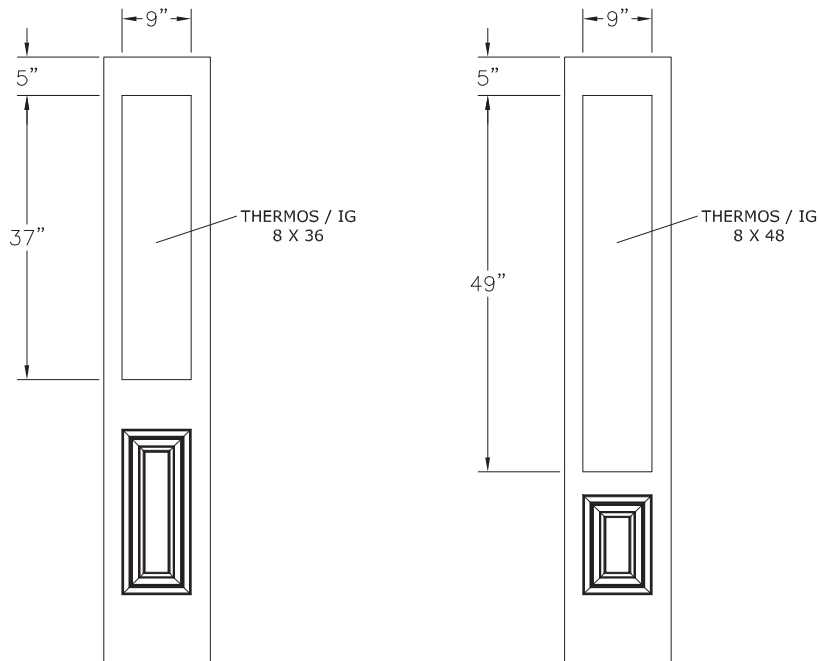

**OUVERTURE SUGGÉRÉE / SUGGESTED CUT-OUT**

DESCRIPTION

(6'8") London (PS)

VERSION

02

			2'8"	2'10"	3'0"	
A	A	A	A 31 3/4"	A 33 3/4"	A 35 3/4"	A
B	B	B	B 4 5/16"	B 5 5/16"	B 6 5/16"	B
C	C	C	C 4 7/16"	C 5 7/16"	C 6 7/16"	C
			XX-068-158-001-XXX	XX-068-159-001-XXX	XX-068-160-001-XXX	

**OUVERTURE SUGGÉRÉE / SUGGESTED CUT-OUT**

DESCRIPTION

(7'0") London (P12)

VERSION

02

1'0"		1'2"					
A	11 7/8"	A	13 7/8"	A		A	
B	1 3/8"	B	2 3/8"	B		B	
C	1 1/2"	C	2 1/2"	C		C	
XX-073-268-001-XXX		XX-073-248-001-XXX					

**NON RÉVERSIBLE / NOT REVERSIBLE**

**OUVERTURE SUGGÉRÉE / SUGGESTED CUT-OUT**

**DESCRIPTION**

(7'0") London (latéral) / London (Sidelite) (P0)

**VERSION**

02

1'0"		1'2"		1'5"		1'6"				
<b>A</b>	11 7/8"	<b>A</b>	13 7/8"	<b>A</b>	16 7/8"	<b>A</b>	17 7/8"	<b>A</b>		<b>A</b>
<b>B</b>	1 3/8"	<b>B</b>	2 3/8"	<b>B</b>	3 7/8"	<b>B</b>	4 3/8"	<b>B</b>		<b>B</b>
<b>C</b>	1 1/2"	<b>C</b>	2 1/2"	<b>C</b>	4"	<b>C</b>	4 1/2"	<b>C</b>		<b>C</b>
XX-067-169-001-XXX		XX-067-173-001-XXX		XX-067-245-001-XXX		XX-067-244-001-XXX				

**RÉVERSIBLE / REVERSIBLE**

**OUVERTURE SUGGÉRÉE / SUGGESTED CUT-OUT**

**DESCRIPTION**

(6'8") Réversible XE+ (latéral) / Reversible XE+ (Sidelite) (P0)

**VERSION**

02