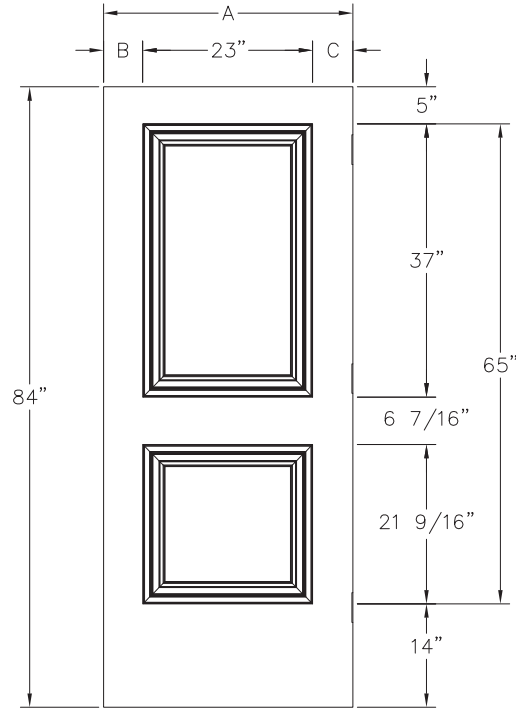

**OUVERTURE SUGGÉRÉE / SUGGESTED CUT-OUT**

DESCRIPTION

(6'8") London (PS)

VERSION

02

			2'8"	2'10"	3'0"	
A	A	A	A 31 3/4"	A 33 3/4"	A 35 3/4"	A
B	B	B	B 4 5/16"	B 5 5/16"	B 6 5/16"	B
C	C	C	C 4 7/16"	C 5 7/16"	C 6 7/16"	C
			XX-068-158-001-XXX	XX-068-159-001-XXX	XX-068-160-001-XXX	

**OUVERTURE SUGGÉRÉE / SUGGESTED CUT-OUT**

DESCRIPTION

(7'0") London (P12)

VERSION

02

1'0"		1'2"					
A	11 7/8"	A	13 7/8"	A		A	
B	1 3/8"	B	2 3/8"	B		B	
C	1 1/2"	C	2 1/2"	C		C	
XX-073-268-001-XXX		XX-073-248-001-XXX					

**NON RÉVERSIBLE / NOT REVERSIBLE**

**OUVERTURE SUGGÉRÉE / SUGGESTED CUT-OUT**

**DESCRIPTION**

(7'0") London (latéral) / London (Sidelite) (P0)

**VERSION**

02

1'0"		1'2"		1'5"		1'6"				
<b>A</b>	11 7/8"	<b>A</b>	13 7/8"	<b>A</b>	16 7/8"	<b>A</b>	17 7/8"	<b>A</b>		<b>A</b>
<b>B</b>	1 3/8"	<b>B</b>	2 3/8"	<b>B</b>	3 7/8"	<b>B</b>	4 3/8"	<b>B</b>		<b>B</b>
<b>C</b>	1 1/2"	<b>C</b>	2 1/2"	<b>C</b>	4"	<b>C</b>	4 1/2"	<b>C</b>		<b>C</b>
XX-067-169-001-XXX		XX-067-173-001-XXX		XX-067-245-001-XXX		XX-067-244-001-XXX				

**RÉVERSIBLE / REVERSIBLE**

**OUVERTURE SUGGÉRÉE / SUGGESTED CUT-OUT**

**DESCRIPTION**

(6'8") Réversible XE+ (latéral) / Reversible XE+ (Sidelite) (P0)

**VERSION**

02