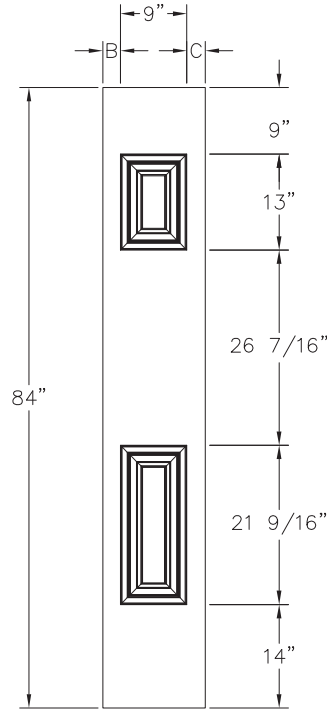

**OUVERTURE SUGGÉRÉE / SUGGESTED CUT-OUT**

DESCRIPTION

(6'8") London (PS)

VERSION

02

			2'8"	2'10"	3'0"	
A	A	A	A 31 3/4"	A 33 3/4"	A 35 3/4"	A
B	B	B	B 4 5/16"	B 5 5/16"	B 6 5/16"	B
C	C	C	C 4 7/16"	C 5 7/16"	C 6 7/16"	C
			XX-068-158-001-XXX	XX-068-159-001-XXX	XX-068-160-001-XXX	

**OUVERTURE SUGGÉRÉE / SUGGESTED CUT-OUT**

DESCRIPTION

(7'0") London (P12)

VERSION

02

1'0"		1'2"					
A	11 7/8"	A	13 7/8"	A		A	
B	1 3/8"	B	2 3/8"	B		B	
C	1 1/2"	C	2 1/2"	C		C	
XX-073-268-001-XXX		XX-073-248-001-XXX					

**NON RÉVERSIBLE / NOT REVERSIBLE**

**OUVERTURE SUGGÉRÉE / SUGGESTED CUT-OUT**

**DESCRIPTION**

(7'0") London (latéral) / London (Sidelite) (P0)

**VERSION**

02

1'0"		1'2"		1'5"		1'6"				
<b>A</b>	11 7/8"	<b>A</b>	13 7/8"	<b>A</b>	16 7/8"	<b>A</b>	17 7/8"	<b>A</b>		<b>A</b>
<b>B</b>	1 3/8"	<b>B</b>	2 3/8"	<b>B</b>	3 7/8"	<b>B</b>	4 3/8"	<b>B</b>		<b>B</b>
<b>C</b>	1 1/2"	<b>C</b>	2 1/2"	<b>C</b>	4"	<b>C</b>	4 1/2"	<b>C</b>		<b>C</b>
XX-067-169-001-XXX		XX-067-173-001-XXX		XX-067-245-001-XXX		XX-067-244-001-XXX				

**RÉVERSIBLE / REVERSIBLE**

**OUVERTURE SUGGÉRÉE / SUGGESTED CUT-OUT**

**DESCRIPTION**

(6'8") Réversible XE+ (latéral) / Reversible XE+ (Sidelite) (P0)

**VERSION**

02